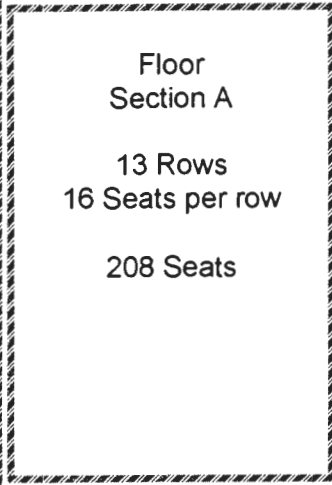

ZEMBO

Third and Division Streets

Stage

ZEMBO Auditororium

Mezz A

Mezz E

129 Seats
Wrapped
around corner

Box A
18
Seats

Box B
22
Seats

Box C 22Seats

Box D 10 Seats

Box F
18
Seats

Mezz M

Mezz I

129 Seats
Wrapped
around corner

Zembo Rental Office
(717) 441-1493
Zembo Info Line
(717) 909-4388
2801 N. 3rd St
Harrisburg PA 17110

Stage Size Is
 31 Ft. 68 Ft.
15'-High
Curtain

Lounge, Five Dressing Rooms, Rest Rooms,
 Under Stage With Entrances To Orchestra
 Pit And Stage Left By Spiral Stairs
 47' 10"

1880
 1560
 1560
 1560

SEATING DIAGRAM
 Total 2475

STAGE SIZE - 31FT. x 68FT.

AUDITORIUM - 70FT. x 100FT.

ORCHESTRA PIT

SECTION 'A'

SECTION 'B'

FLOOR SEATING - 600
 BOX SEATING - 160
 MEZZANINE - 1507
 TOTAL - 2467

SECTION 'C'

SECTION 'D'