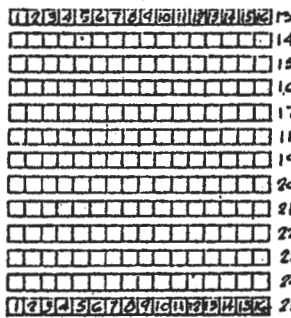

2600 full AUDITORIUM—ZEMBO TEMPLE MOSQUE, HARRISBURG, PA. ... 238-8108

Seating

Zembo Temple Harrisburg, Pa.

Diagram

Jan 1987

UNDER STAGE - FIVE DRESSING ROOMS, REST ROOMS WITH ENTRANCES TO ORCHESTRA PIT AND LEFT OF STAGE.

STAGE SIZE - 31FT. x 68FT.

AUDITORIUM - 70FT. x 100FT.

ORCHESTRA PIT

SECTION 'A'

SECTION 'B'

FLOOR SEATING - 600
 BOX SEATING - 160
 MEZZANINE - 1507
 TOTAL - 2467

SECTION 'C'

SECTION 'D'