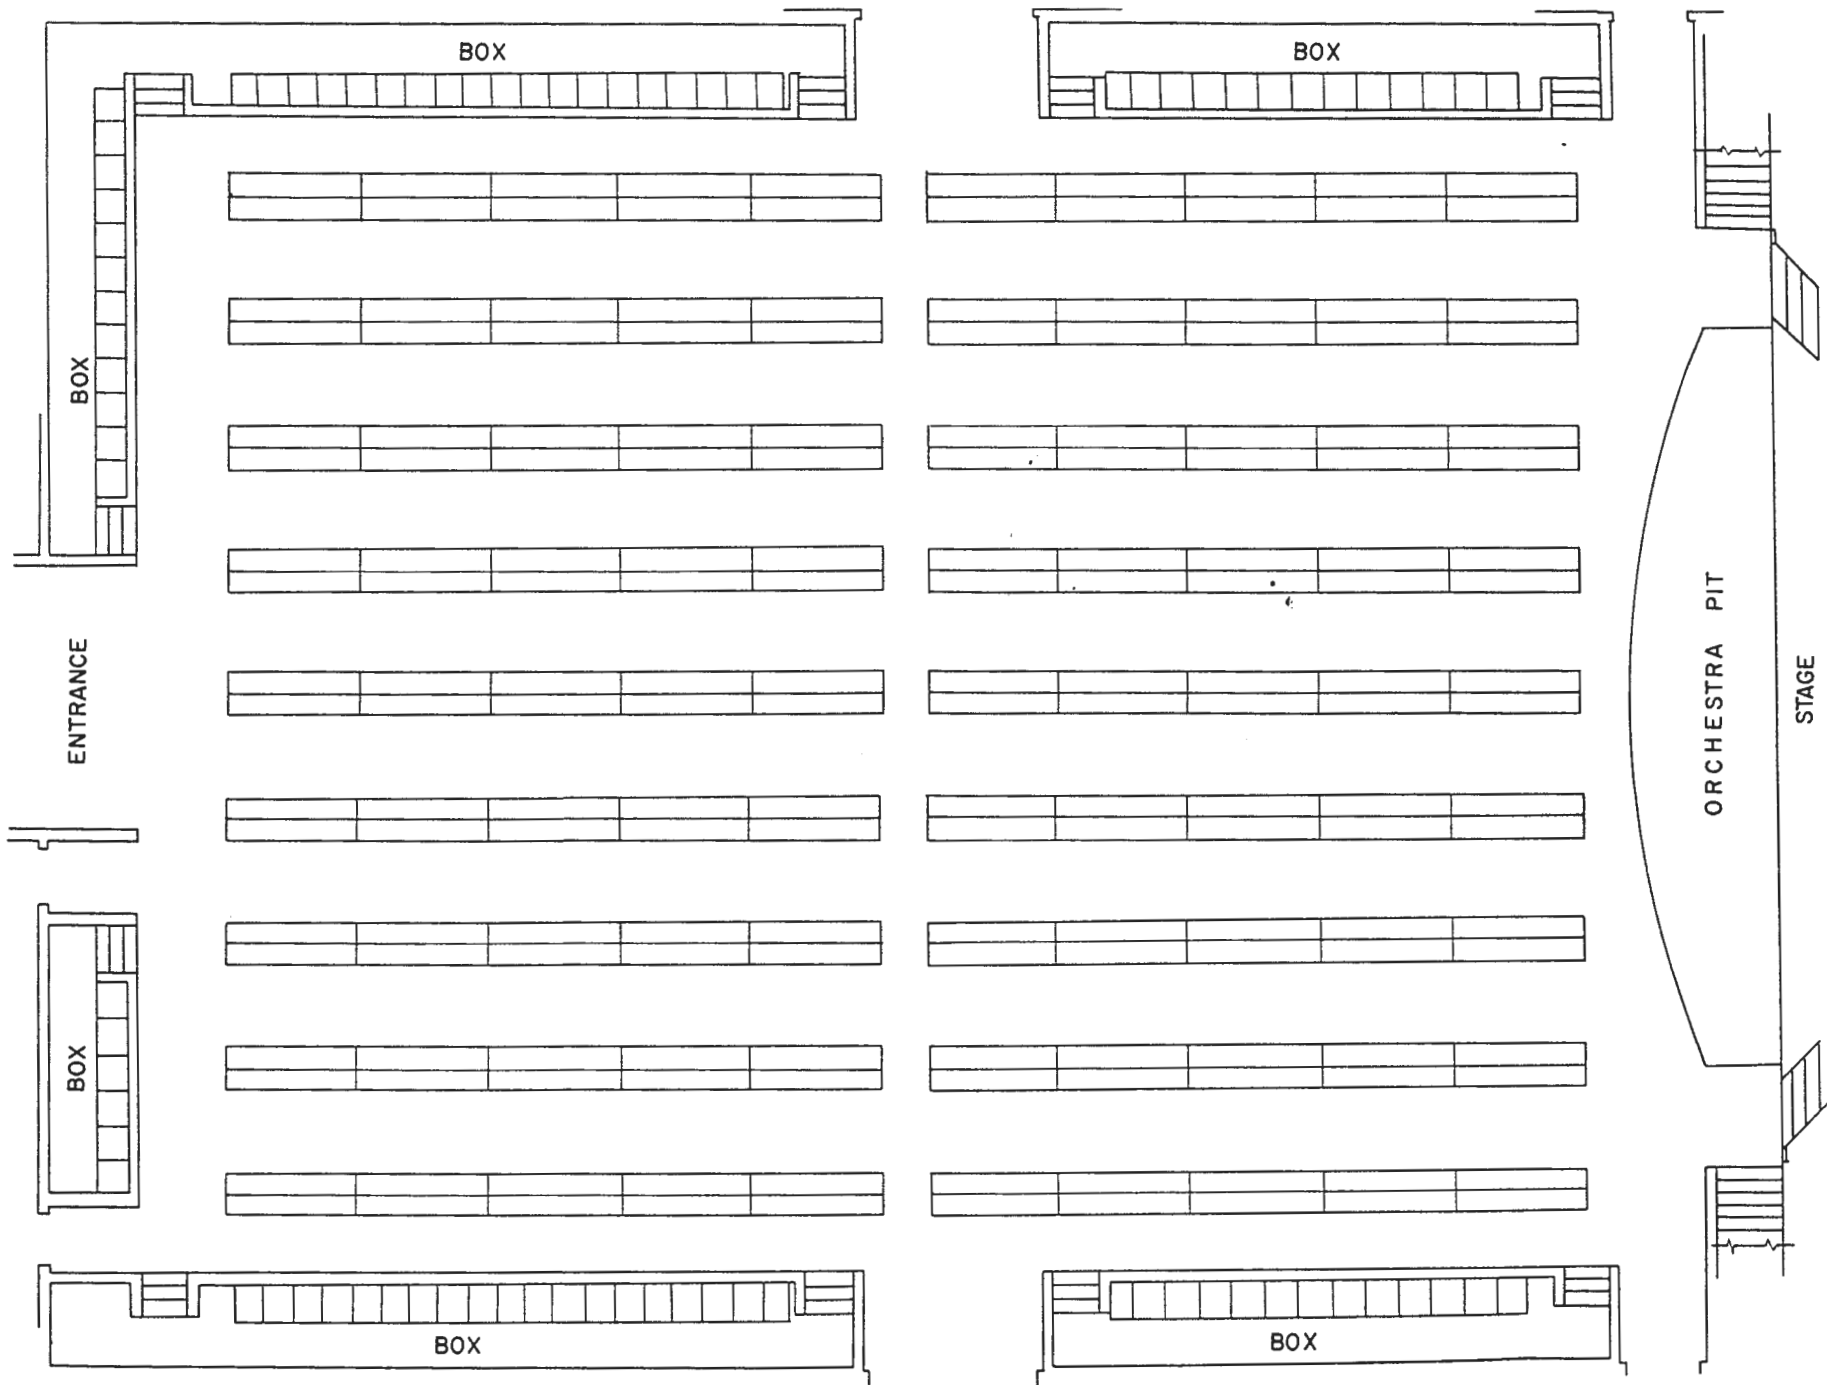

Box B
22
Seats

Box C 22Seats

Box D 10 Seats

Box F
18
Seats

Mezz M

Mezz I

129 Seats
Wrapped
around corner

Zembo Rental Office
(717) 441-1493
Zembo Info Line
(717) 909-4388
2801 N. 3rd St
Harrisburg PA 17110

SEATING

TABLES 8 To Table 720
 10 To Table 900
 BOXES 78

ZEMBO TEMPLE AUDITORIUM

Small Dining Room 156
 Tile Dining Room 504
 Serve Auditorium Floor 720
 Serve 88 in Boxes
 Serve 20 Across Front of Stage
 Total Served in Auditorium 828

Stage Size Is
 31 Ft. 68 Ft.
15'-High
Curtain

Lounge, Five Dressing Rooms, Rest Rooms,
 Under Stage With Entrances To Orchestra
 Pit And Stage Left By Spiral Stairs
 47' 10"

1880
 1560
 1560
 1560

SEATING DIAGRAM
 Total 2475

STAGE SIZE - 31FT. x 68FT.

AUDITORIUM - 70FT. x 100FT.

ORCHESTRA PIT

SECTION 'A'

SECTION 'B'

FLOOR SEATING - 600
 BOX SEATING - 160
 MEZZANINE - 1507
 TOTAL - 2467

SECTION 'C'

SECTION 'D'