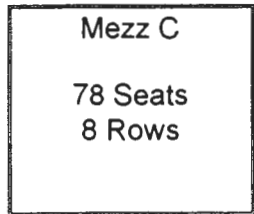

ZEMBO

Third and Division Streets

Stage

ZEMBO Auditororium

Mezz A

Mezz E

129 Seats
Wrapped
around corner

Box A
18
Seats

Box B
22
Seats

Box C 22Seats

Box D 10 Seats

Box F
18
Seats

Mezz M

Mezz I

129 Seats
Wrapped
around corner

Zembo Rental Office
(717) 441-1493
Zembo Info Line
(717) 909-4388
2801 N. 3rd St
Harrisburg PA 17110

Stage Size Is
 31 Ft. 68 Ft.
15'-High
Curtain

Lounge, Five Dressing Rooms, Rest Rooms,
 Under Stage With Entrances To Orchestra
 Pit And Stage Left By Spiral Stairs
 47' 10"

1880
 1560
 1560
 1560

SEATING DIAGRAM
 Total 2475

STAGE SIZE - 31FT. x 68FT.

AUDITORIUM - 70FT. x 100FT.

ORCHESTRA PIT

SECTION 'A'

SECTION 'B'

FLOOR SEATING - 600
 BOX SEATING - 160
 MEZZANINE - 1507
 TOTAL - 2467

SECTION 'C'

SECTION 'D'