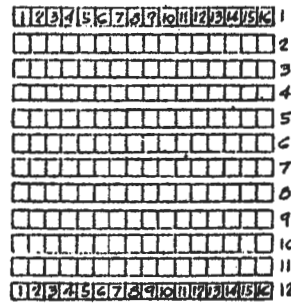

Stage Size Is
 31 Ft. 68 Ft.
15'-High
Curtain

Lounge, Five Dressing Rooms, Rest Rooms,
 Under Stage With Entrances To Orchestra
 Pit And Stage Left By Spiral Stairs
 47' 10"

1880
 1560
 1560
 1560

SEATING DIAGRAM
 Total 2475

2600 full AUDITORIUM—ZEMBO TEMPLE MOSQUE, HARRISBURG, PA. ... 238-8108

Seating

Zembo Temple Harrisburg, Pa.

Diagram

Jan 1987

UNDER STAGE - FIVE DRESSING ROOMS, REST ROOMS WITH ENTRANCES TO ORCHESTRA PIT AND LEFT OF STAGE.

STAGE SIZE - 31FT. x 68FT.

AUDITORIUM - 70FT. x 100FT.

ORCHESTRA PIT

SECTION 'A'

SECTION 'B'

FLOOR SEATING - 600
 BOX SEATING - 160
 MEZZANINE - 1507
 TOTAL - 2467

SECTION 'C'

SECTION 'D'