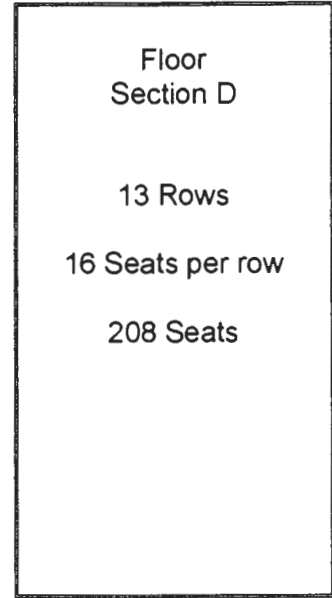

ZEMBO

Third and Division Streets

Stage

ZEMBO Auditororium

Mezz A

Mezz E

129 Seats
Wrapped
around corner

Box A
18
Seats

Box B
22
Seats

Box C 22Seats

Box D 10 Seats

Box F
18
Seats

Mezz M

Mezz I

129 Seats
Wrapped
around corner

Zembo Rental Office
(717) 441-1493
Zembo Info Line
(717) 909-4388
2801 N. 3rd St
Harrisburg PA 17110

Stage Size Is
 31 Ft. 68 Ft.
15'-High
Curtain

Lounge, Five Dressing Rooms, Rest Rooms,
 Under Stage With Entrances To Orchestra
 Pit And Stage Left By Spiral Stairs
 47' 10"

1880
 1560
 1560
 1560

SEATING DIAGRAM
 Total 2475

STAGE SIZE - 31FT. x 68FT.

AUDITORIUM - 70FT. x 100FT.

ORCHESTRA PIT

SECTION 'A'

SECTION 'B'

FLOOR SEATING - 600
 BOX SEATING - 160
 MEZZANINE - 1507
 TOTAL - 2467

SECTION 'C'

SECTION 'D'