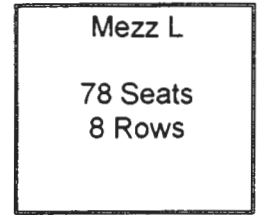

ZEMBO

Third and Division Streets

Stage

ZEMBO Auditororium

Mezz A

Mezz E

129 Seats
Wrapped
around corner

Box A
18
Seats

Box B
22
Seats

Box C 22Seats

Box D 10 Seats

Box F
18
Seats

Mezz M

Mezz I

129 Seats
Wrapped
around corner

Zembo Rental Office
(717) 441-1493
Zembo Info Line
(717) 909-4388
2801 N. 3rd St
Harrisburg PA 17110

SEATING

TABLES 8 To Table 720
 10 To Table 900
 BOXES 78

ZEMBO TEMPLE AUDITORIUM

Small Dining Room 156
 Tile Dining Room 504
 Serve Auditorium Floor 720
 Serve 88 in Boxes
 Serve 20 Across Front of Stage
 Total Served in Auditorium 828

STAGE SIZE - 31FT. x 68FT.

AUDITORIUM - 70FT. x 100FT.

ORCHESTRA PIT

SECTION 'A'

SECTION 'B'

FLOOR SEATING - 600
 BOX SEATING - 160
 MEZZANINE - 1507
 TOTAL - 2467

SECTION 'C'

SECTION 'D'