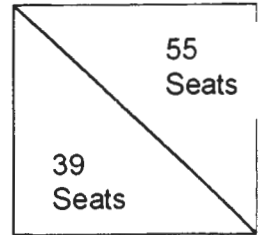

ZEMBO

Third and Division Streets

Stage

ZEMBO Auditororium

Mezz A

Mezz E

129 Seats
Wrapped
around corner

Box A
18
Seats

Box B
22
Seats

Box C 22Seats

Box D 10 Seats

Box F
18
Seats

Mezz M

Mezz I

129 Seats
Wrapped
around corner

Zembo Rental Office
(717) 441-1493
Zembo Info Line
(717) 909-4388
2801 N. 3rd St
Harrisburg PA 17110

SEATING

TABLES 8 To Table 720
 10 To Table 900
 BOXES 78

ZEMBO TEMPLE AUDITORIUM

Small Dining Room 156
 Tile Dining Room 504
 Serve Auditorium Floor 720
 Serve 88 in Boxes
 Serve 20 Across Front of Stage
 Total Served in Auditorium 828

STAGE SIZE - 31FT. x 68FT.

AUDITORIUM - 70FT. x 100FT.

ORCHESTRA PIT

SECTION 'A'

SECTION 'B'

FLOOR SEATING - 600
 BOX SEATING - 160
 MEZZANINE - 1507
 TOTAL - 2467

SECTION 'C'

SECTION 'D'