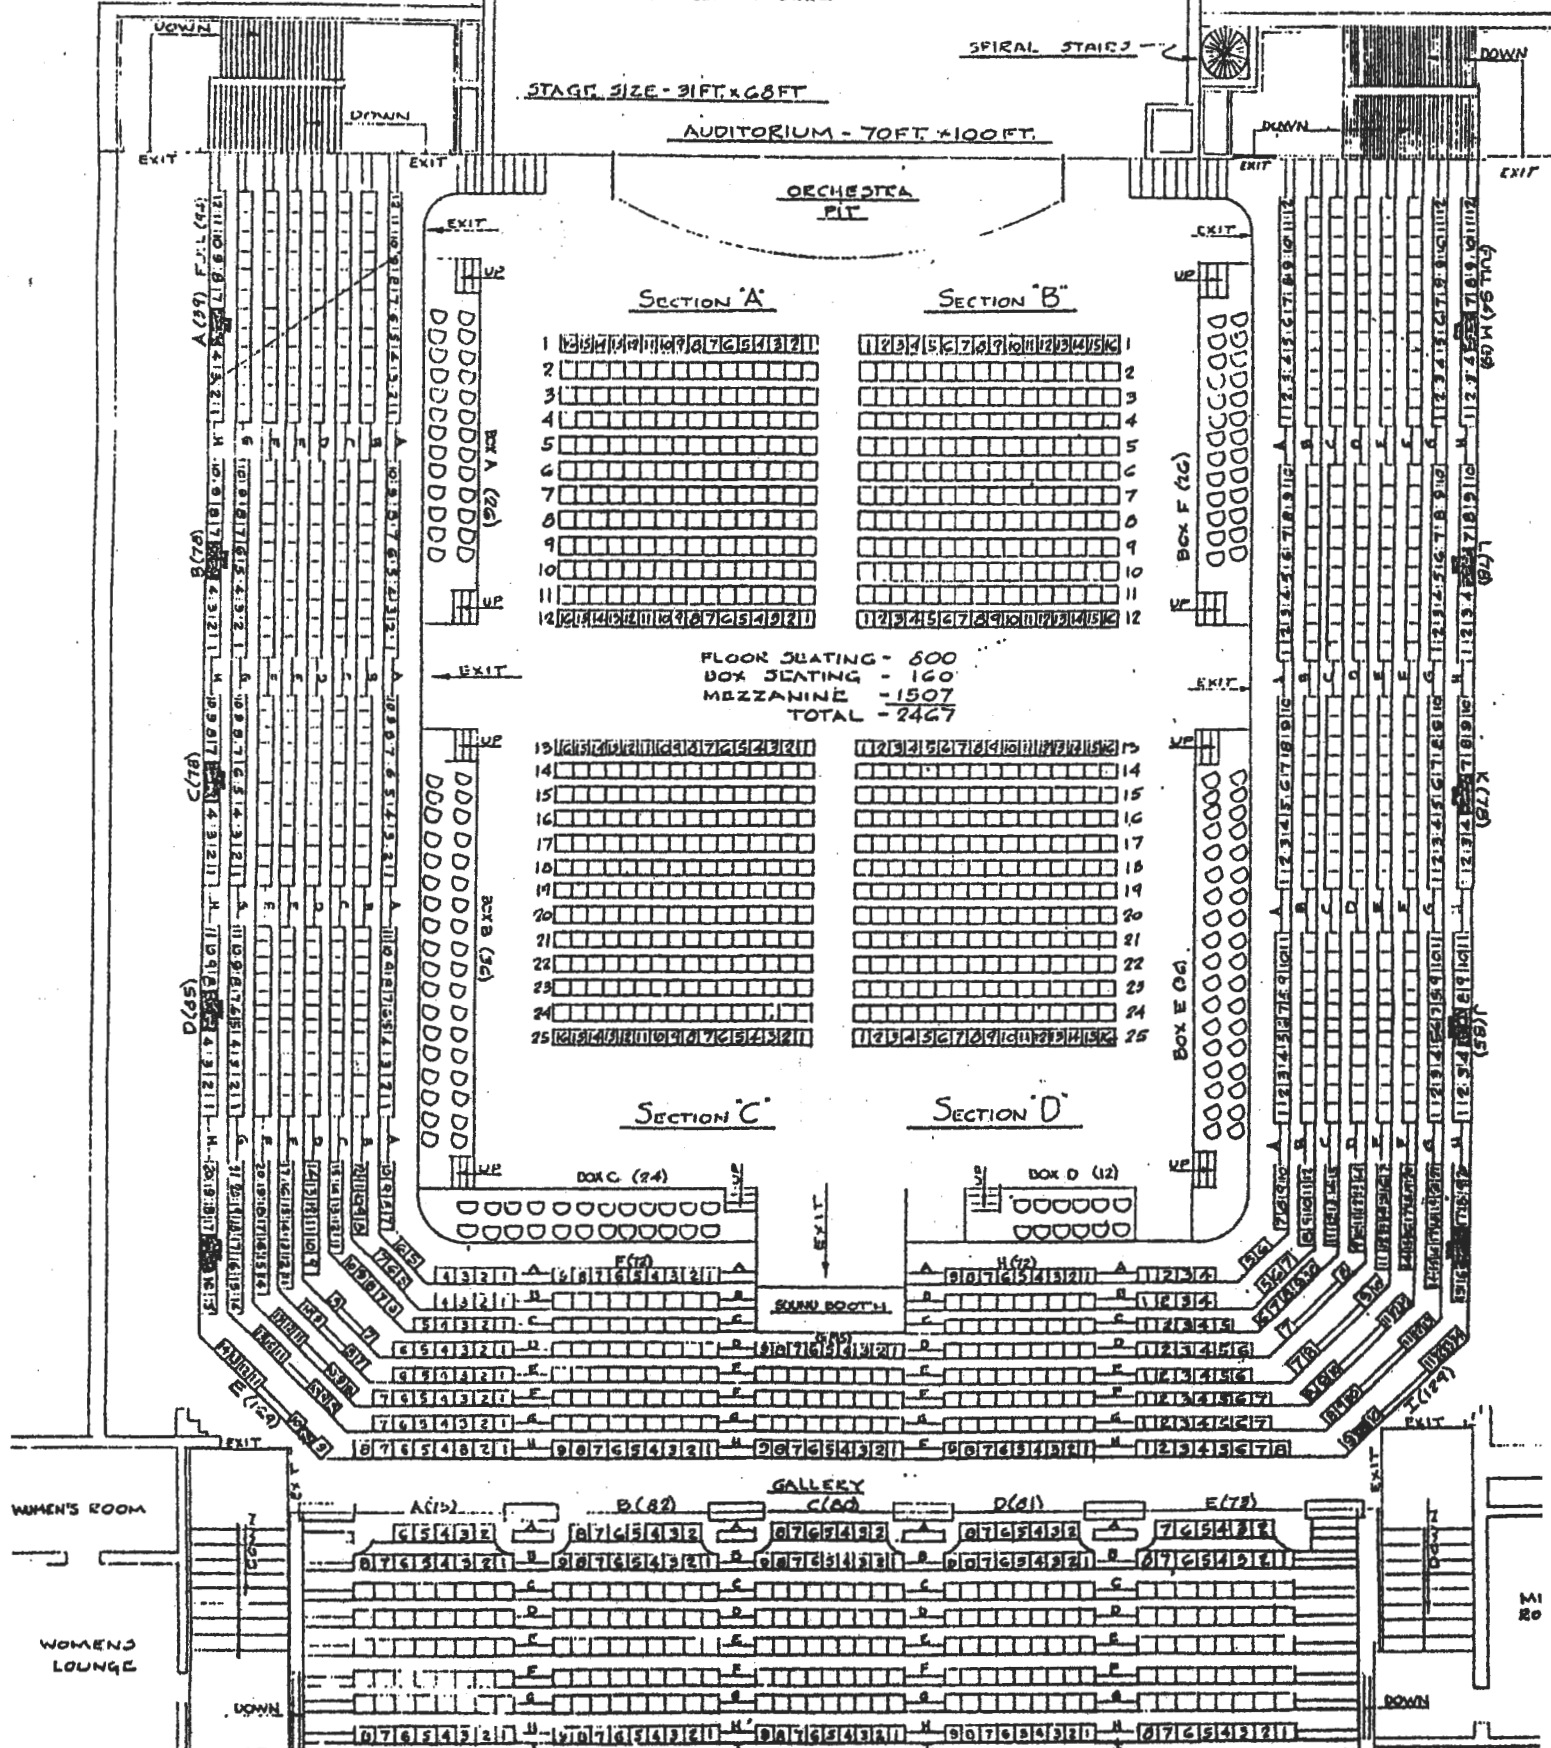

Stage Size Is
 31 Ft. 68 Ft.
15'-High
Curtain

Lounge, Five Dressing Rooms, Rest Rooms,
 Under Stage With Entrances To Orchestra
 Pit And Stage Left By Spiral Stairs
 47' 10"

1880
 1560
 1560
 1560

SEATING DIAGRAM
 Total 2475

STAGE SIZE - 31FT. x 68FT.

AUDITORIUM - 70FT. x 100FT.

ORCHESTRA PIT

SECTION 'A'

SECTION 'B'

FLOOR SEATING - 600
 BOX SEATING - 160
 MEZZANINE - 1507
 TOTAL - 2467

SECTION 'C'

SECTION 'D'

WOMEN'S ROOM

WOMEN'S LOUNGE

GALLERY

M 20

STAGE

**B
O
X**