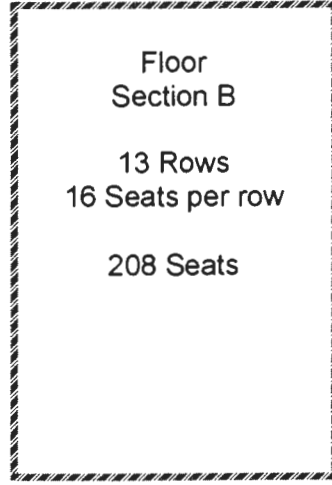

ZEMBO

Third and Division Streets

Stage

ZEMBO Auditororium

Mezz A

Mezz E

129 Seats
Wrapped
around corner

Box A
18
Seats

Box B
22
Seats

Box C 22Seats

Box D 10 Seats

Box F
18
Seats

Mezz M

Mezz I

129 Seats
Wrapped
around corner

Zembo Rental Office
(717) 441-1493
Zembo Info Line
(717) 909-4388
2801 N. 3rd St
Harrisburg PA 17110

Stage Size Is
 31 Ft. 68 Ft.
15'-High
Curtain

Lounge, Five Dressing Rooms, Rest Rooms,
 Under Stage With Entrances To Orchestra
 Pit And Stage Left By Spiral Stairs
 47' 10"

1880
 1560
 1560
 1560

SEATING DIAGRAM
 Total 2475

STAGE SIZE - 31FT. x 68FT.

AUDITORIUM - 70FT. x 100FT.

ORCHESTRA PIT

SECTION 'A'

SECTION 'B'

FLOOR SEATING - 600
 BOX SEATING - 160
 MEZZANINE - 1507
 TOTAL - 2467

SECTION 'C'

SECTION 'D'