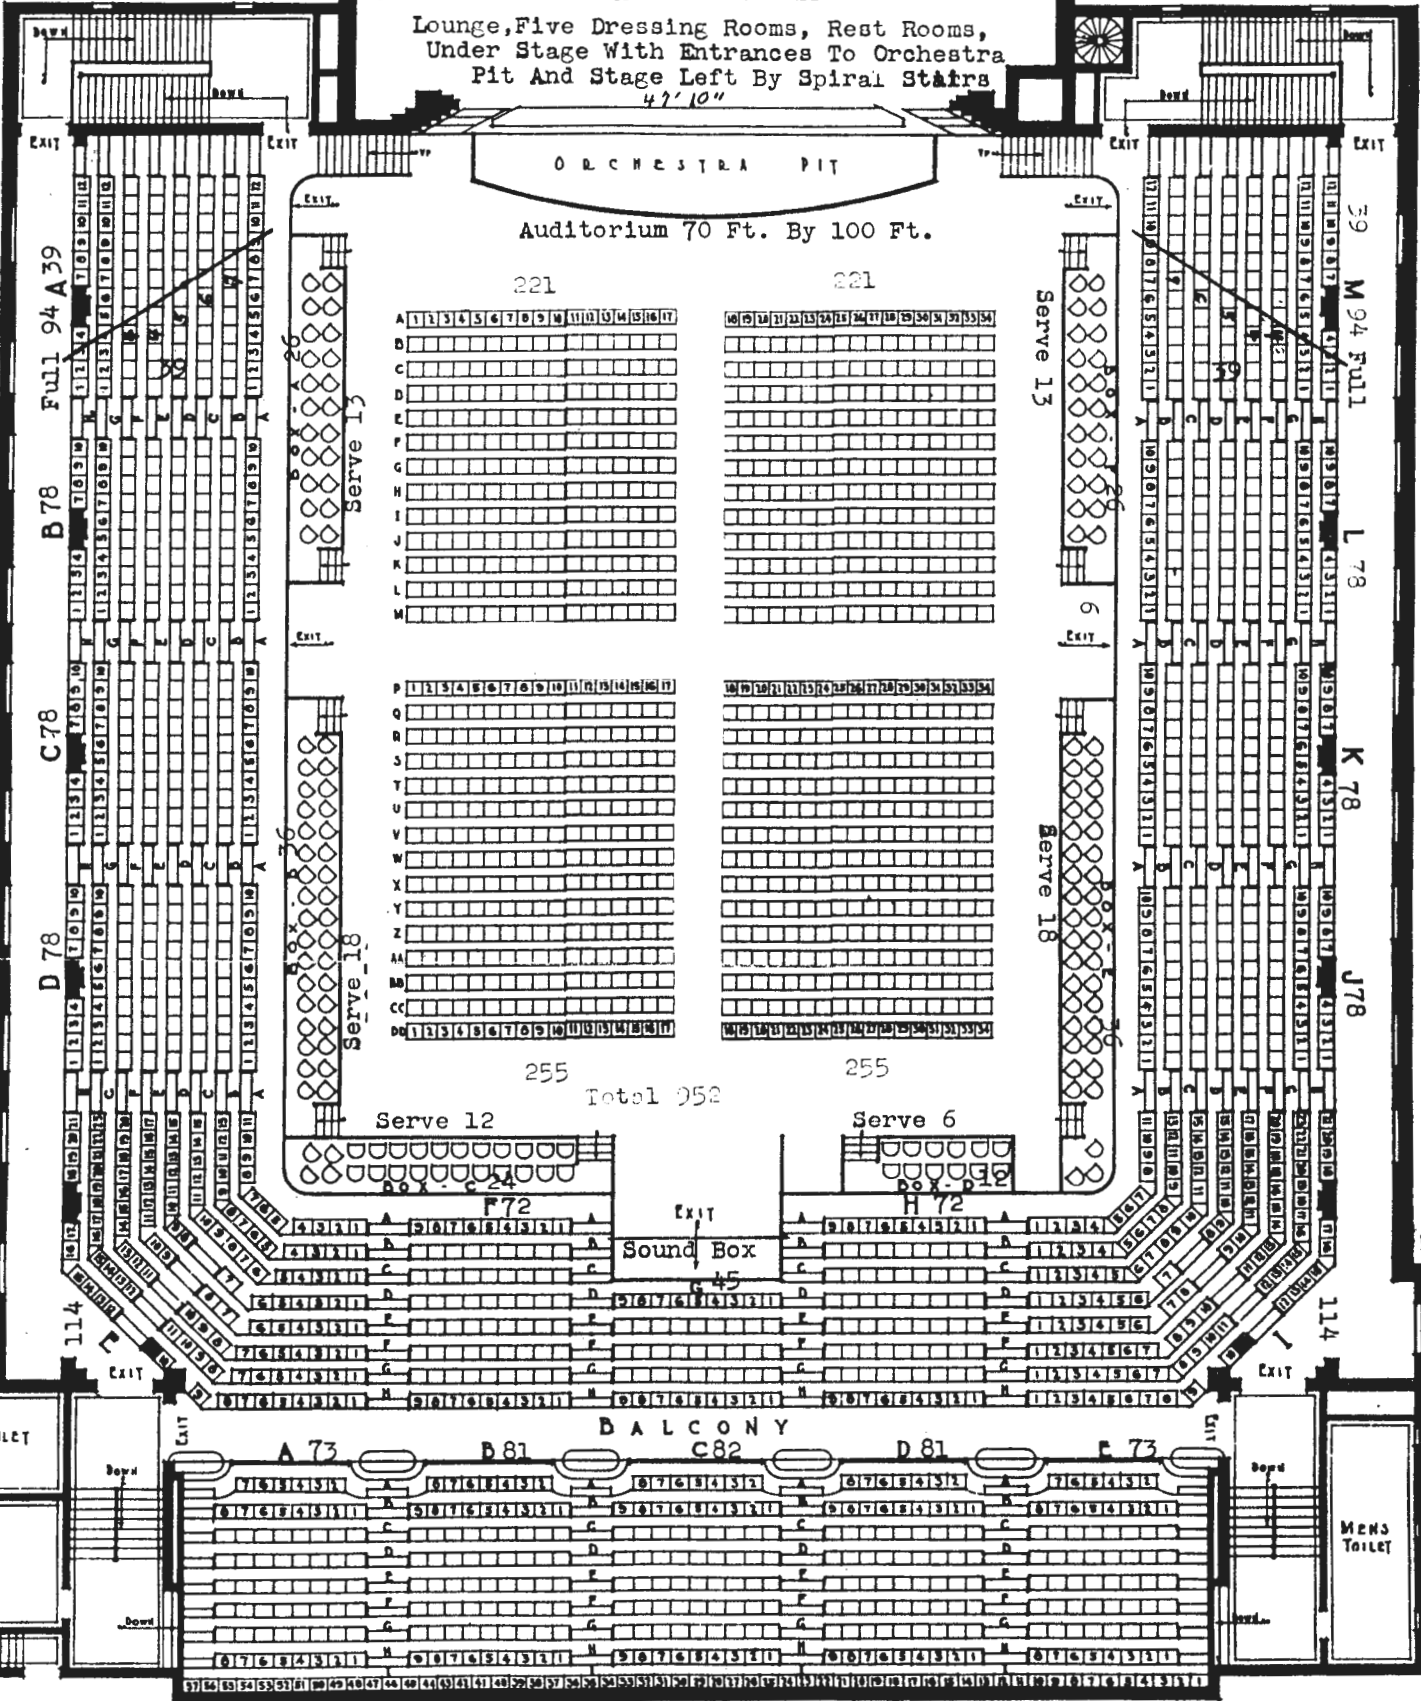

SEATING

TABLES 8 To Table 720
 10 To Table 900
 BOXES 78

ZEMBO TEMPLE AUDITORIUM

Small Dining Room 156
 Tile Dining Room 504
 Serve Auditorium Floor 720
 Serve 88 in Boxes
 Serve 20 Across Front of Stage
 Total Served in Auditorium 828

Stage Size Is
 31 Ft. 68 Ft.
15'-High
Curtain

Lounge, Five Dressing Rooms, Rest Rooms,
 Under Stage With Entrances To Orchestra
 Pit And Stage Left By Spiral Stairs
 47' 10"

1880
 1560
 1560
 1560

SEATING DIAGRAM
 Total 2475

STAGE SIZE - 31FT. x 68FT.

AUDITORIUM - 70FT. x 100FT.

ORCHESTRA PIT

SECTION 'A'

SECTION 'B'

FLOOR SEATING - 600
 BOX SEATING - 160
 MEZZANINE - 1507
 TOTAL - 2467

SECTION 'C'

SECTION 'D'