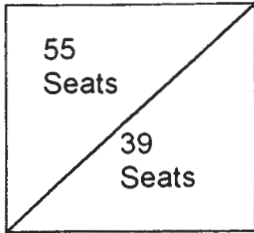

ZEMBO

Third and Division Streets

Stage

ZEMBO Auditororium

Mezz A

Mezz E

129 Seats
Wrapped
around corner

Box A
18
Seats

Box B
22
Seats

Box C 22Seats

Box D 10 Seats

Box F
18
Seats

Mezz M

Mezz I

129 Seats
Wrapped
around corner

Zembo Rental Office
(717) 441-1493
Zembo Info Line
(717) 909-4388
2801 N. 3rd St
Harrisburg PA 17110

Stage Size Is
 31 Ft. 68 Ft.
15'-High
Curtain

Lounge, Five Dressing Rooms, Rest Rooms,
 Under Stage With Entrances To Orchestra
 Pit And Stage Left By Spiral Stairs
 47' 10"

1880
 1560
 1560
 1560

SEATING DIAGRAM
 Total 2475

STAGE SIZE - 31FT. x 68FT.

AUDITORIUM - 70FT. x 100FT.

ORCHESTRA PIT

SECTION 'A'

SECTION 'B'

FLOOR SEATING - 600
 BOX SEATING - 160
 MEZZANINE - 1507
 TOTAL - 2467

SECTION 'C'

SECTION 'D'