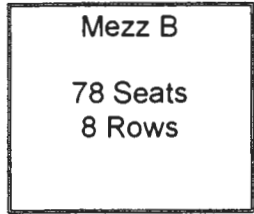

ZEMBO

Third and Division Streets

Stage

ZEMBO Auditororium

Mezz A

Mezz E

129 Seats
Wrapped
around corner

Box A
18
Seats

Box B
22
Seats

Box C 22Seats

Box D 10 Seats

Box F
18
Seats

Mezz M

Mezz I

129 Seats
Wrapped
around corner

Zembo Rental Office
(717) 441-1493
Zembo Info Line
(717) 909-4388
2801 N. 3rd St
Harrisburg PA 17110

Stage Size Is
 31 Ft. 68 Ft.
15'-High
Curtain

Lounge, Five Dressing Rooms, Rest Rooms,
 Under Stage With Entrances To Orchestra
 Pit And Stage Left By Spiral Stairs
 47' 10"

1880
 1560
 1560
 1560

SEATING DIAGRAM
 Total 2475

STAGE SIZE - 31FT. x 68FT.

AUDITORIUM - 70FT. x 100FT.

ORCHESTRA PIT

SECTION 'A'

SECTION 'B'

FLOOR SEATING - 600
 BOX SEATING - 160
 MEZZANINE - 1507
 TOTAL - 2467

SECTION 'C'

SECTION 'D'