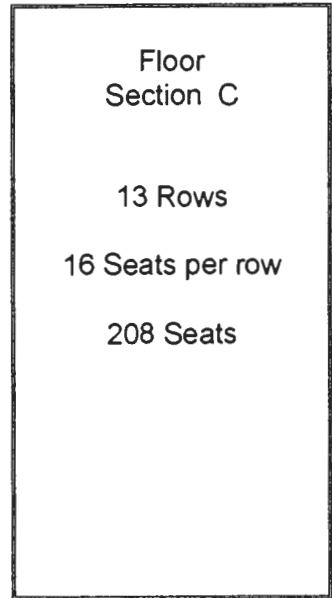

ZEMBO

Third and Division Streets

Stage

ZEMBO Auditororium

Mezz A

Mezz E

129 Seats
Wrapped
around corner

Box A
18
Seats

Box B
22
Seats

Box C 22Seats

Box D 10 Seats

Box F
18
Seats

Mezz M

Mezz I

129 Seats
Wrapped
around corner

Zembo Rental Office
(717) 441-1493
Zembo Info Line
(717) 909-4388
2801 N. 3rd St
Harrisburg PA 17110

Stage Size Is
 31 Ft. 68 Ft.
15'-High
Curtain

Lounge, Five Dressing Rooms, Rest Rooms,
 Under Stage With Entrances To Orchestra
 Pit And Stage Left By Spiral Stairs
 47' 10"

1880
 1560
 1560
 1560

SEATING DIAGRAM
 Total 2475

STAGE SIZE - 31FT. x 68FT.

AUDITORIUM - 70FT. x 100FT.

ORCHESTRA PIT

SECTION 'A'

SECTION 'B'

FLOOR SEATING - 600
 BOX SEATING - 160
 MEZZANINE - 1507
 TOTAL - 2467

SECTION 'C'

SECTION 'D'