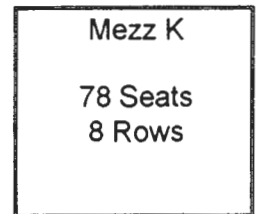

ZEMBO

Third and Division Streets

Stage

ZEMBO Auditororium

Mezz A

Mezz E

129 Seats
Wrapped
around corner

Box A
18
Seats

Box B
22
Seats

Box C 22Seats

Box D 10 Seats

Box F
18
Seats

Mezz M

Mezz I

129 Seats
Wrapped
around corner

Zembo Rental Office
(717) 441-1493
Zembo Info Line
(717) 909-4388
2801 N. 3rd St
Harrisburg PA 17110

SEATING

TABLES 8 To Table 720
 10 To Table 900
 BOXES 78

ZEMBO TEMPLE AUDITORIUM

Small Dining Room 156
 Tile Dining Room 504
 Serve Auditorium Floor 720
 Serve 88 in Boxes
 Serve 20 Across Front of Stage
 Total Served in Auditorium 828